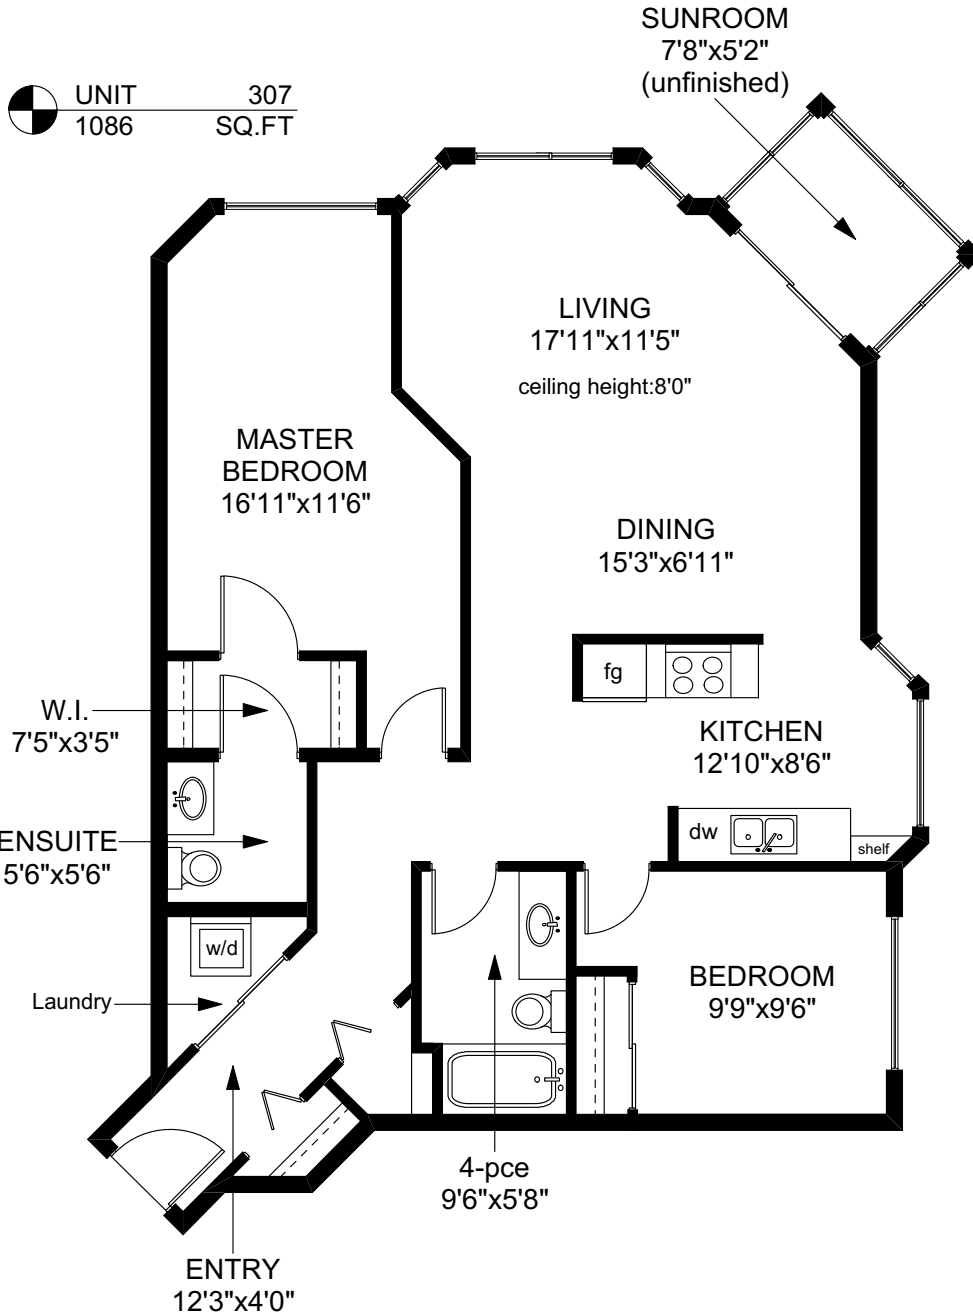

307 - 1521 CHURCH AVENUE

	FINISHED SQ. FT.	UNFINISHED SQ. FT.	TOTAL SQ. FT.
UNIT 307	1038	48	1086
TOTAL	1038	48	1086

PREPARED FOR THE EXCLUSIVE USE OF
THE NEAL ESTATE TEAM OF RE/MAX ALLIANCE

MEASURED ON: 03/07/18
DRAWING FILE: 17113